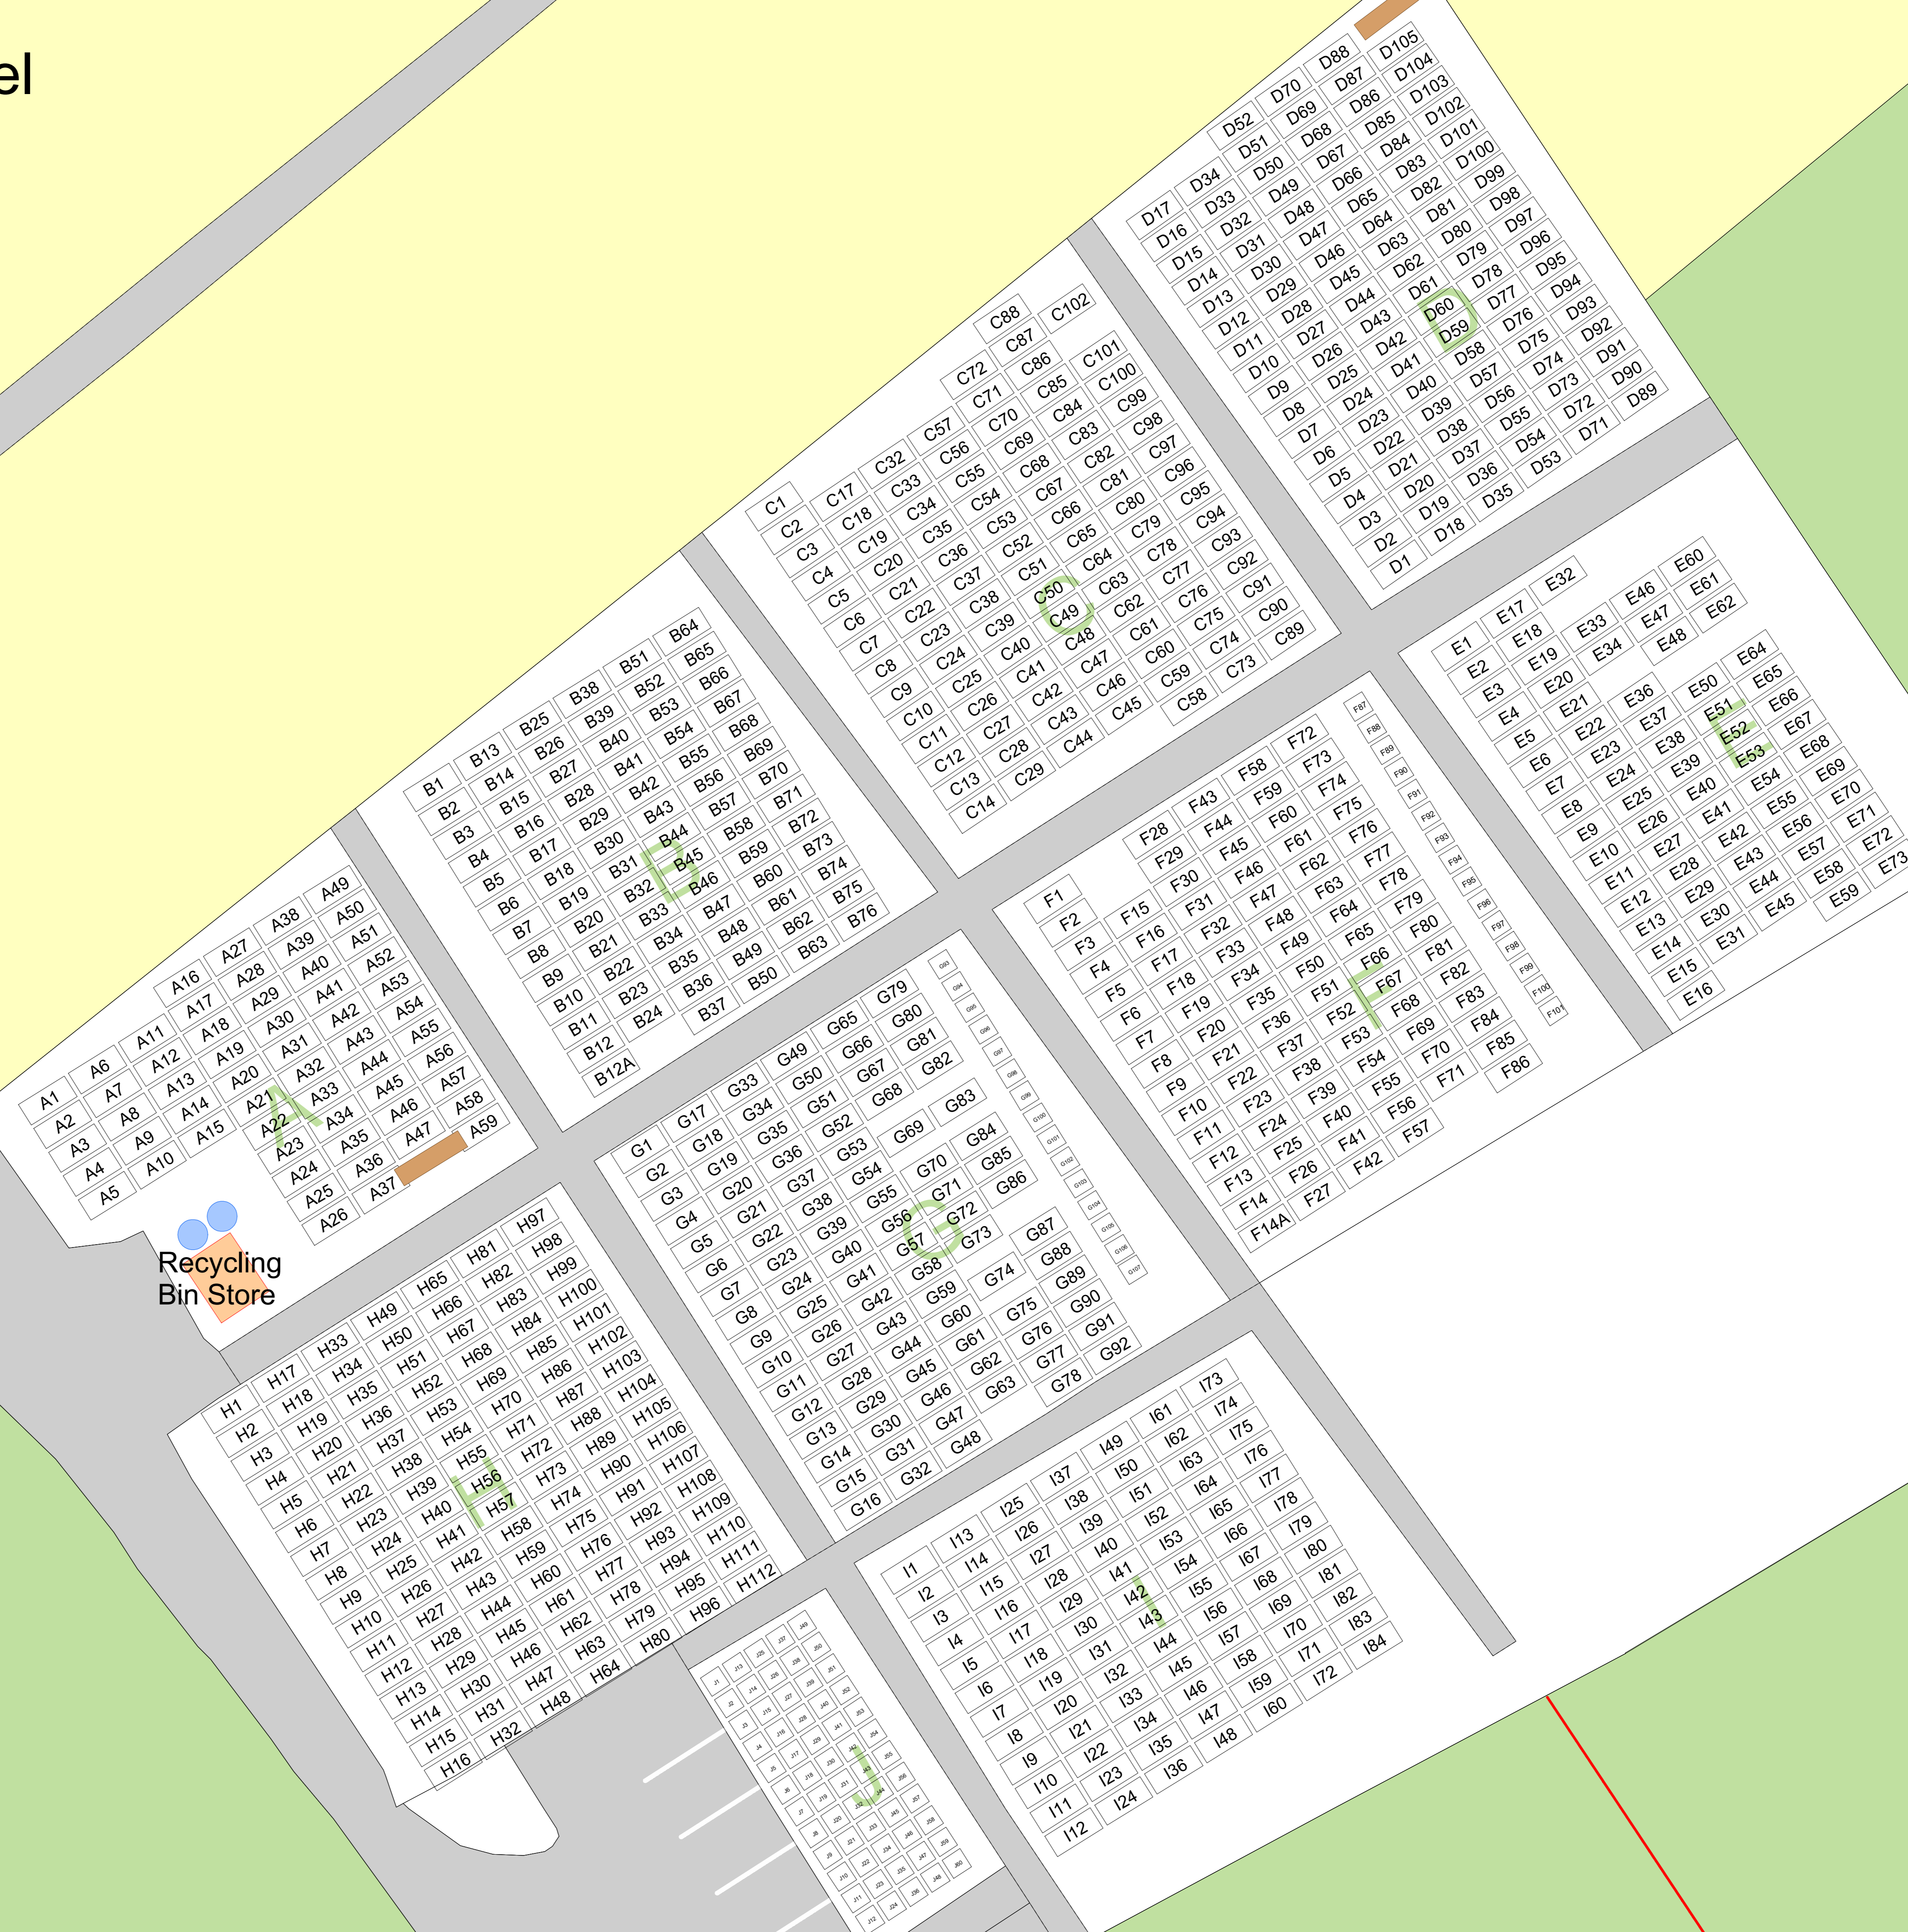

Lych Gate

Eglwys Sant Mihangel

Memorial Bench

Llanrug Community Council

7 Nant y Glyn, LLanrug, Gwynedd LL55 4AH
clerc@llanrug.cymru

Llanrug Community Council Cemetery - 3rd Draft

SCALE : 1 : 146
DATE : 07/09/2020

MAP FILENAME : Llanrug Cemetery 3rd Draft 07.09.20.mpd

New Area Recently Consecrated
Currently not used

Car Park